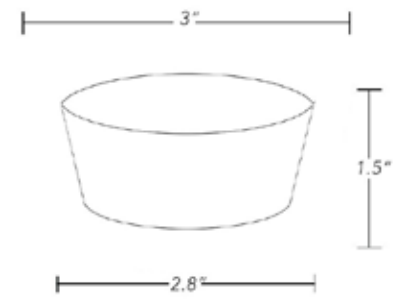

Choose your size

Mini