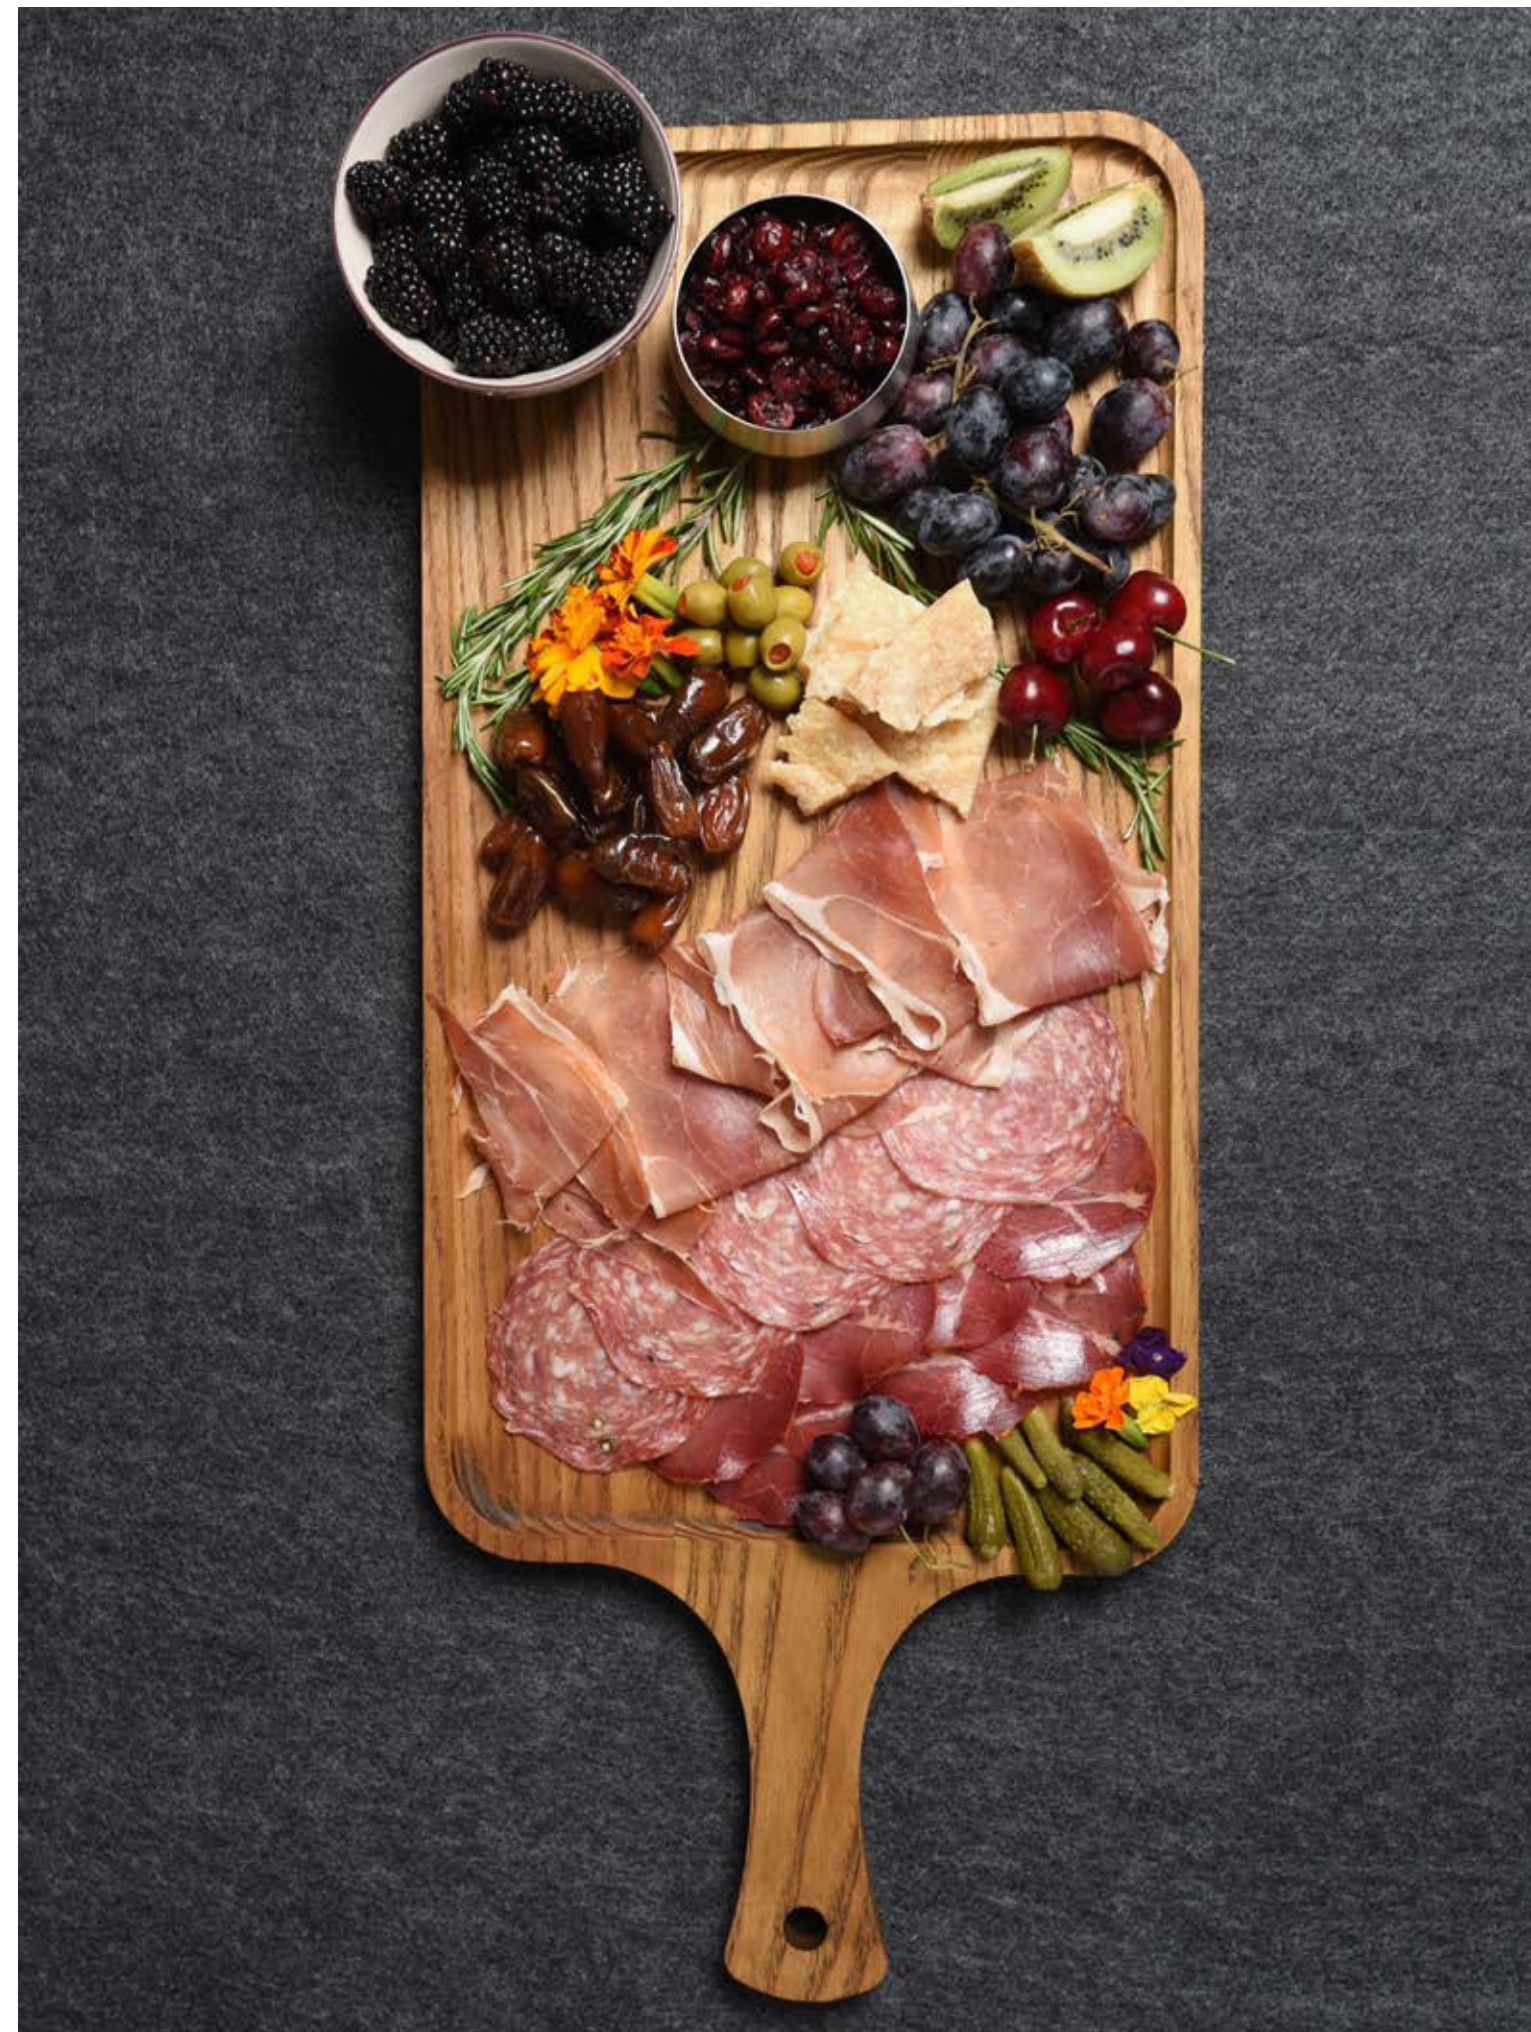

REDWOOD

Simple yet so very sophisticated.