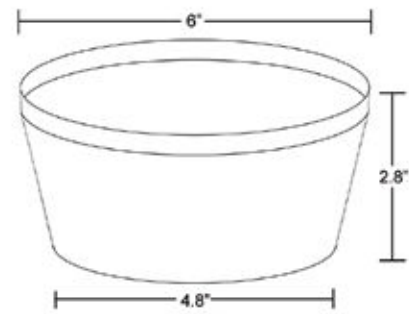

Choose your size

Mini

Medium

Small

Large

Color coordinate and create a collection that is unique to your brand!

Rimini Bowl Small

Melamine
6.0"D x 2.8"H* - 16 oz.