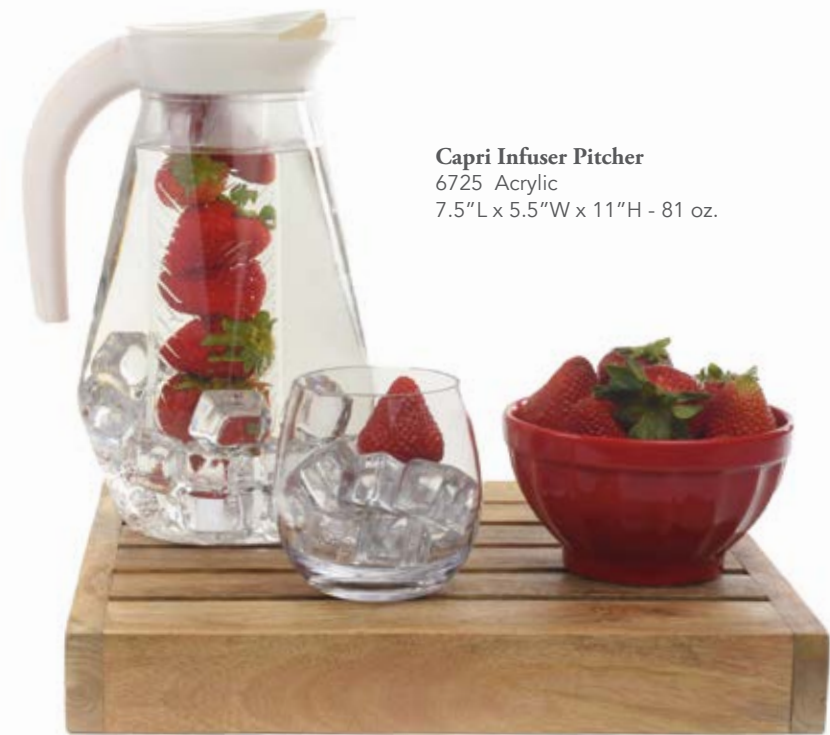

Brava Pitcher
 6817 Polycarbonate
 4.25"D x 10.2"H - 74 oz.

Capri Infuser Pitcher
 6725 Acrylic
 7.5"L x 5.5"W x 11"H - 81 oz.

CANISTERS, CARAFES, AND MORE

Zurich Carafe Large
 1131 Glass
 4.3"D x 14.5"H - 52 oz.