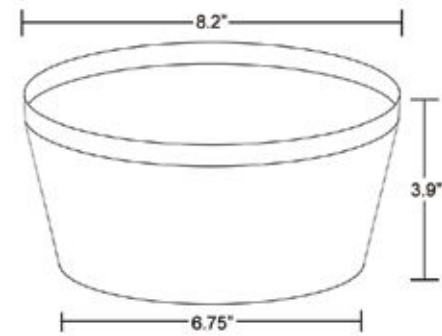

Choose your size

Mini

Medium

Small

Large

Color coordinate and create a collection that is unique to your brand!

Rimini Bowl Small

Melamine
6.0"D x 2.8"H* - 16 oz.