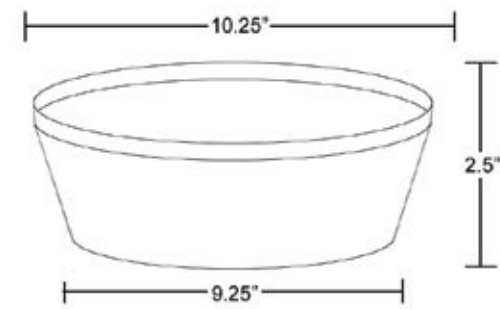

Choose your size

Mini

Medium

Small

Large

Color coordinate and create a collection that is unique to your brand!

Rimini Bowl Small

Melamine
6.0"D x 2.8"H* - 16 oz.