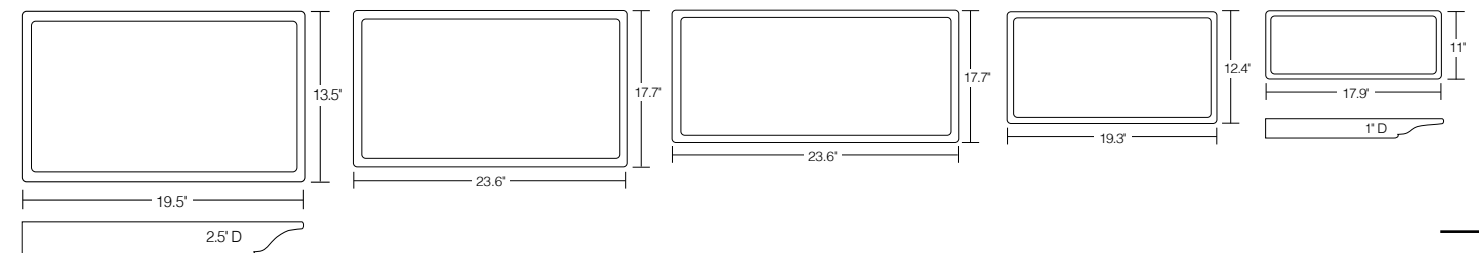

Multi-purpose, clean-lined basics for everyday use.