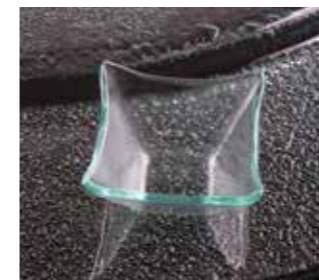

8 x 8 cm
TAV187708SC - standard clear
TAV187708SM - smoked