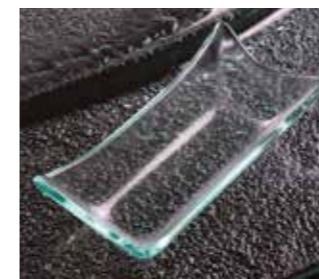

## Decorative glassware

8 x 8 cm  
TAV171708SC - standard clear  
TAV171708SM - smoked

10 x 10 cm  
TAV172710SC - standard clear  
TAV172710SM - smoked

7,5 x 7,5 cm  
TAV100107SC - standard clear  
AV100107SM - smoked

10 x 10 cm  
TAV102110SC - standard clear  
TAV102110SM - smoked

8 x 8 cm  
TAV187708SC - standard clear  
TAV187708SM - smoked

9 x 9 cm  
TAV187709SC - standard clear  
TAV187709SM - smoked

6 x 12 cm  
TAV187912SC - standard clear  
TAV187912SM - smoked

7 x 13 cm  
TAV187913SC - standard clear  
TAV187913SM - smoked

8 x 14 cm  
TAV187914SC - standard clear  
TAV187914SM - smoked

8 x 8 cm  
TAV100308SC - standard clear  
TAV100308SM - smoked

9 x 9 cm  
TAV100309SC - standard clear  
TAV100309SM - smoked