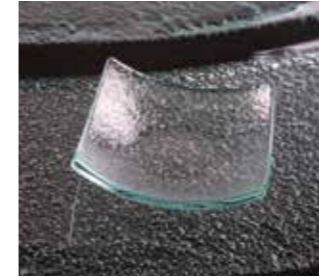

Decorative glassware

8 x 8 cm
TAV171708SC - standard clear
TAV171708SM - smoked