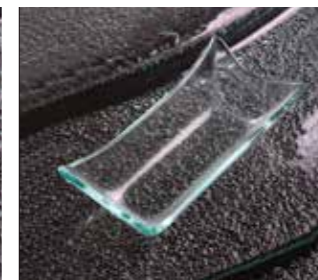

6 x 12 cm
TAV187912SC - standard clear
TAV187912SM - smoked