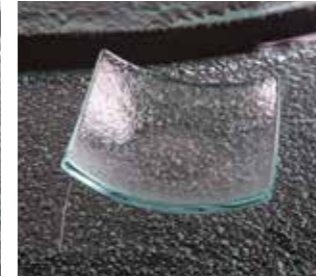

10 x 10 cm
TAV172710SC - standard clear
TAV172710SM - smoked